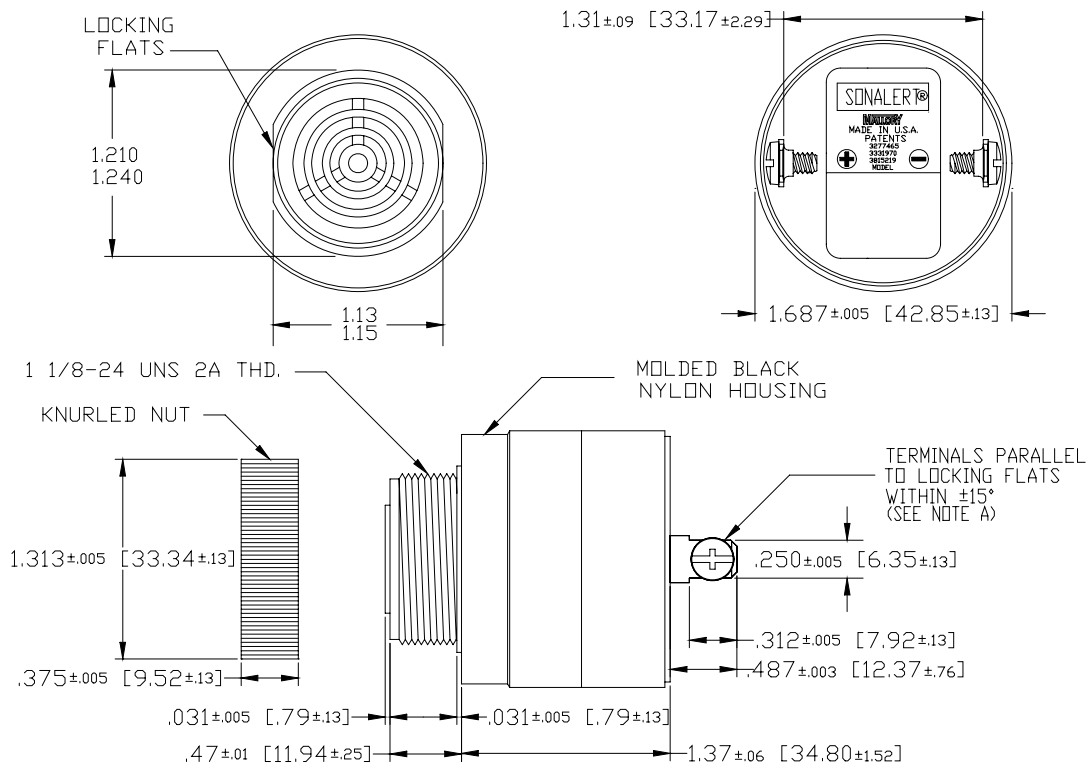

Specifications:

Sound level Category	Medium Sound Level
Mode of Operation	Continuous tone
Mounting	Panel (see note B)
Voltage Rating	6 to 28 Vac/dc
Frequency	4500 Hz \pm 500 Hz
Loudness (Min. Voltage)	68 dB(A) min. @ 2 FT and 6 Vac/dc
Loudness (Max Voltage)	80 dB(A) min. @ 2 FT and 28 Vac/dc
Current Draw	4 mA Max @ 6 Vac/dc
Current Draw	16 mA Max @ 28 Vac/dc
Storage Temperature	-40°C to +85°C
Operating Temperature	-30°C to +65°C
Weight (Typical)	2.1 oz (59 g)
Housing	6/6 Nylon, Color Black
Options	For other options contact factory

Dimensions: Inches (mm)

RoHS Compliant

NOTE A: TERMINALS-.032 BRASS TIN PLATED, TAPPED FOR #6-32 SCREW. TWO #6-32 NICKEL PLATED BRASS SCREWS INCLUDED. WILL ACCEPT 1/4" QUICK CONNECT.

NOTE B: MOUNTING- REMOVE BLACK PLASTIC NUT AND INSERT THREADED FRONT THROUGH 1.25" HOLE PUNCHED IN PANEL, IF ORIENTATION IS NEEDED, NOTE LOCKING FLATS ON DRAWING. SCREW NUT BACK ON. DO NOT OVERTIGHTEN.